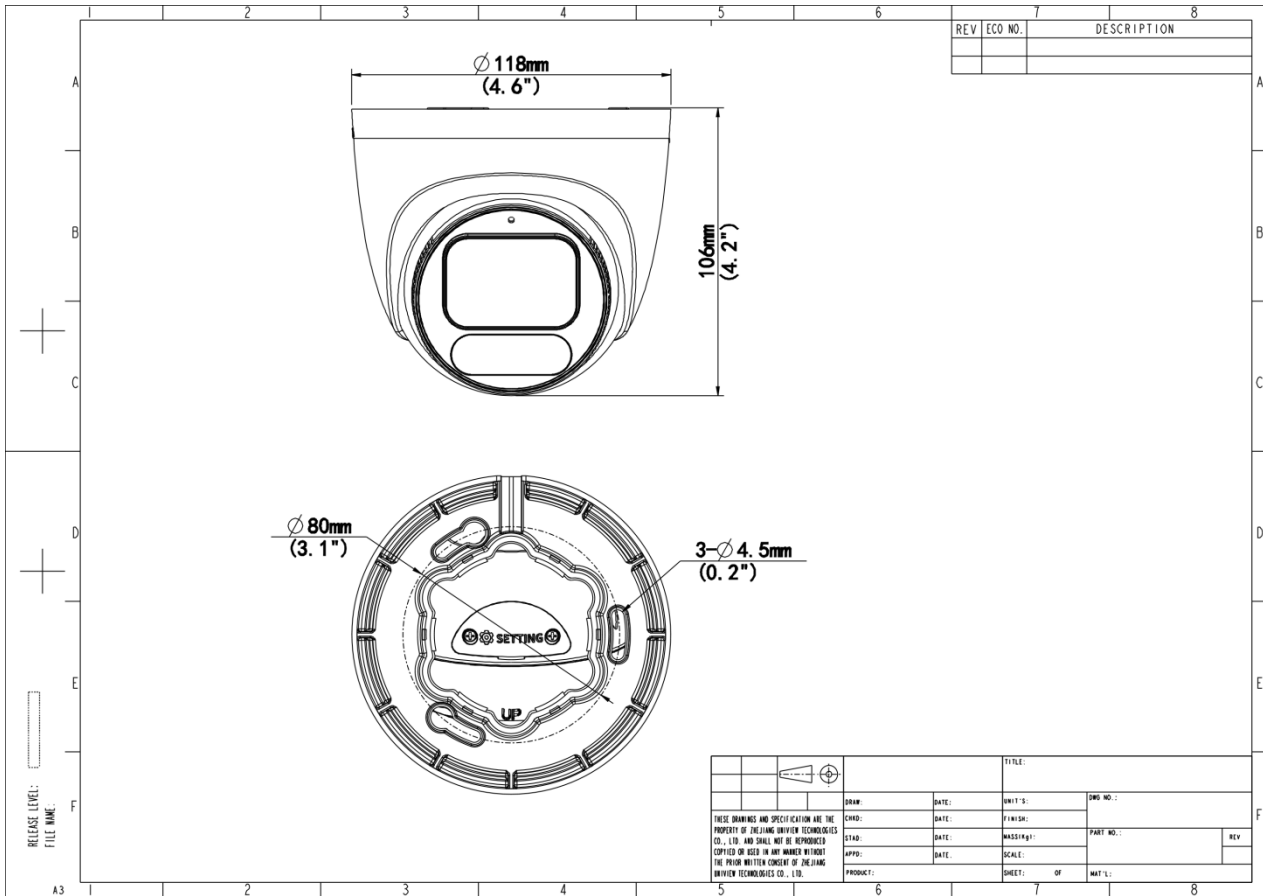

Dimensions

Zhejiang Uniview Technologies Co., Ltd.

No. 369, Xietong Road, Xixing Sub-district, Binjiang District, Hangzhou City, 310051, Zhejiang Province, China (Zhejiang) Pilot Free Trade Zone, China

Email: overseasbusiness@uniview.com; globalsupport@uniview.com

<http://www.uniview.com>

©2024 Zhejiang Uniview Technologies Co., Ltd. All rights reserved.

*Product specifications and availability are subject to change without notice.

*Despite our best efforts, technical or typographical errors may exist in this document. Uniview cannot be held responsible for any such errors and reserves the right to change the contents of this document without prior notice.